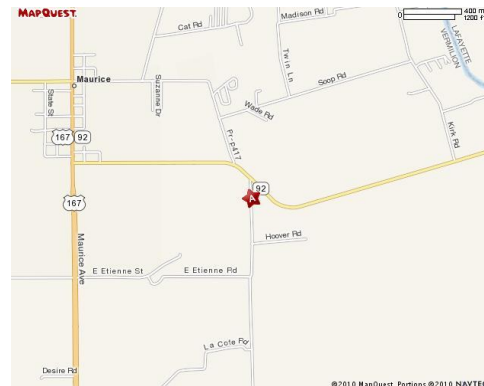

Falck Alford

INFORMATION GUIDE

3660 Lormand Road Maurice, LA 70555

Tel +1 -337-892-5154

Fax +1 337-892-5180

Driving Directions to Falck Alford's Maurice Training Facility:

Traveling from Lafayette St. / LA-89/ LA-92

- turn LEFT onto Iberia St./ LA-92
- slight turn right onto Bonin Road
- turn left onto E Milton Avenue
- enter next roundabout and take 2nd exit onto LA-92
- Sharp left onto Lormand Road
- Go to 3660 Lormand Road