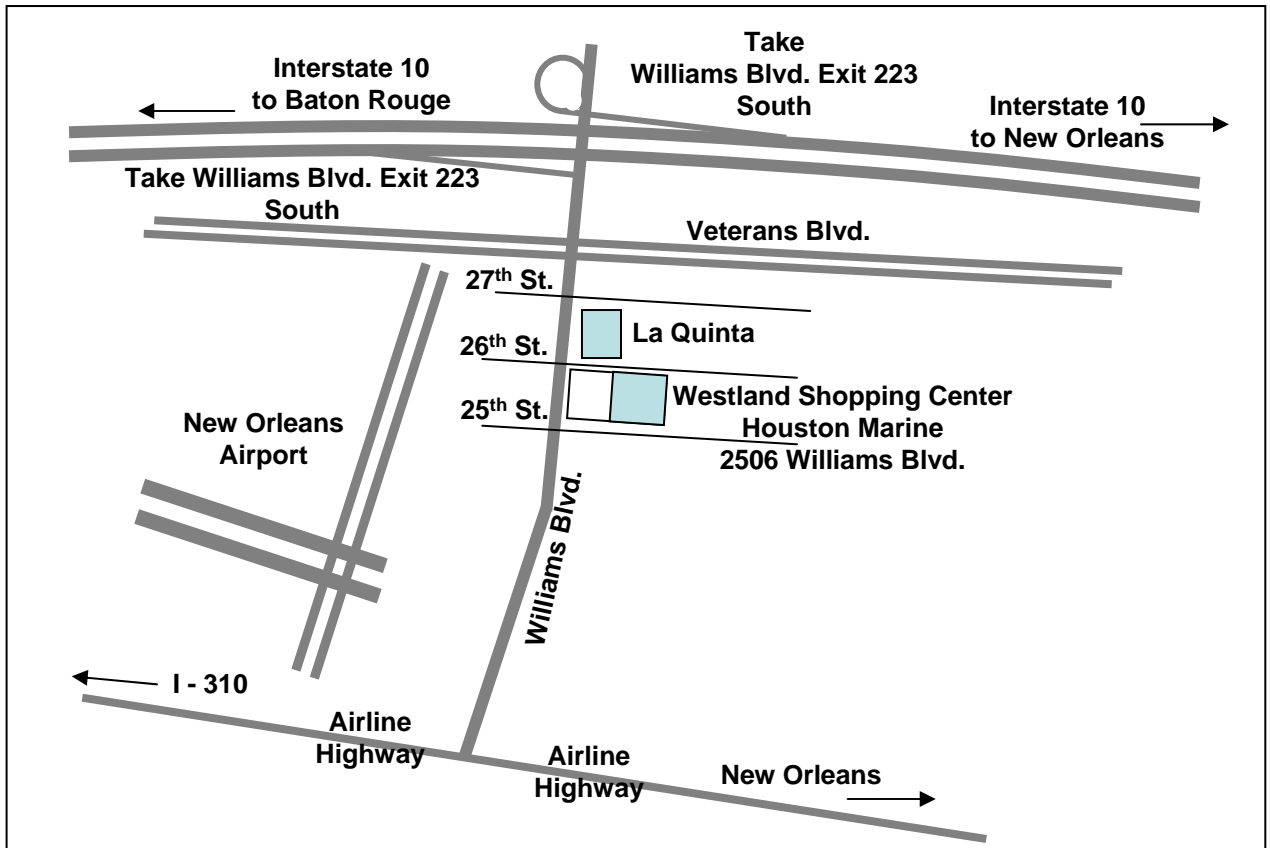

Houston Marine Training Services

2506 Williams Blvd., Kenner, LA 70062

800-947-7737

Houston Marine is located at 2506 Williams Blvd., Kenner, LA between 25th and 26th Street, in the Westland Shopping Center. It's handy to the New Orleans airport and within walking distance of the La Quinta Inn, where Houston Marine students enjoy a special discount lodging rate.

Driving Directions:

If you are coming in on I-10 from either the east or the west, take the Williams Blvd. SOUTH exit 223. Look for the Westland Shopping Center sign on the left, one block past the La Quinta, about one mile after getting on Williams Blvd.

If you are coming from the west bank, you could take the H. P. Long Bridge and go to Airline Highway. Take Airline west until Williams Blvd. and then turn right.

If you are coming on Highway 90 from Morgan City, Houma, Larose, etc., take the I-310 cutoff near Boutte. Connect with I-10 going east toward New Orleans and take the Williams Blvd. SOUTH exit 223. Look for the Westland Shopping Center sign on the left, one block past the La Quinta, about one mile after getting on Williams Blvd.